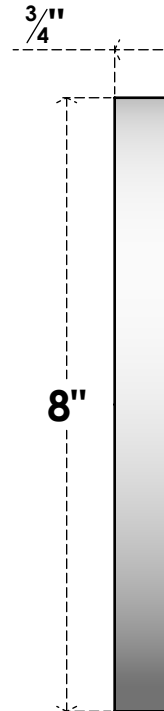

ROSP080X080X075GRY02

8"W X 8"H X 3/4"P STANDARD GRAYSON BULLSEYE ROSETTE WITH SQUARE EDGE, ARCHITECTURAL GRADE PVC

FRONT

SIDE

EKENA MILLWORK
2300 WEST MAIN ST.
CLARKSVILLE, TX 75426
TOLL FREE: 866-607-0453
WWW.EKENAMILLWORK.COM

NOTES

1. INSTALLATION TO BE COMPLETED IN ACCORDANCE WITH MANUFACTURER'S SPECIFICATIONS.
2. DRAWING MAY NOT BE TO SCALE
3. THIS DRAWING IS INTENDED FOR DESIGN AND PLANNING PURPOSES ONLY.
4. ALL INFORMATION CONTAINED HEREIN WAS CURRENT AT THE TIME OF DEVELOPMENT BUT MUST BE REVIEWED AND APPROVED BY THE PRODUCT MANUFACTURER TO BE CONSIDERED ACCURATE.
5. ARCHITECTURAL GRADE PVC PRODUCTS ARE MADE FROM EXPANDED CELLULAR PVC AND COME NATURALLY WHITE BUT MAY BE PAINTED