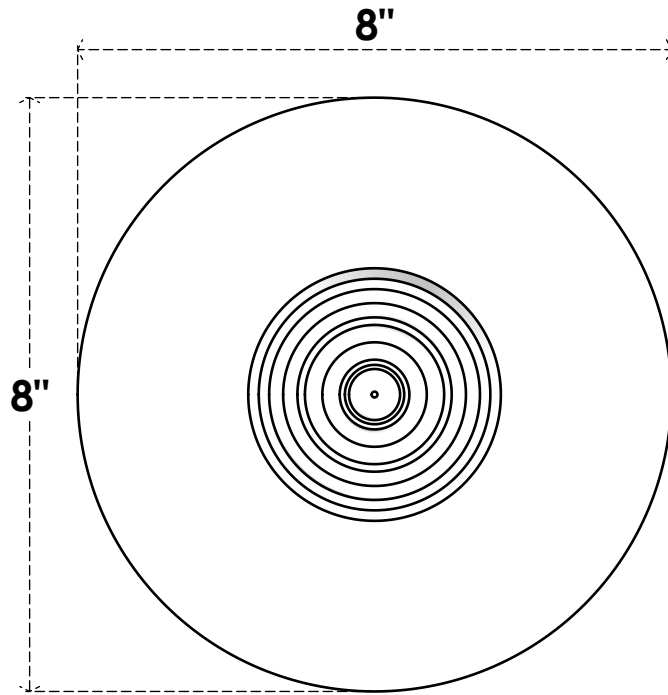

ROSP080X080X075GRY02

8"W X 8"H X 3/4"P STANDARD GRAYSON BULLSEYE ROSETTE WITH SQUARE EDGE, ARCHITECTURAL GRADE PVC

FRONT

SIDE

EKENA MILLWORK
2300 WEST MAIN ST.
CLARKSVILLE, TX 75426
TOLL FREE: 866-607-0453
WWW.EKENAMILLWORK.COM